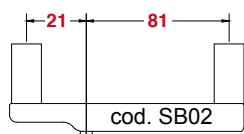

SIMPLE BLACK SBA SX

Code SB02 SX | € 290,00 + IVA

Per armi semiautomatiche e bolt action con **leva di chiusura a sinistra e disposizione standard dell'interasse degli anelli**.

QD mount designed for semiautomatic shotguns and bolt action rifles with locking lever on the left and standard interaxal spacing of the rings.