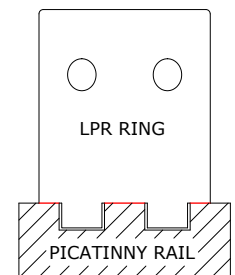

ANELLI PER GUIDE PICATINNY Scope rings for picatinny rails

Anelli con **doppio fermo integrale** per guida Picatinny *Picatinny rings with **double integral stop recoil***

LPR01/A	Light Picatinny Rings	ø 1" H 8mm	€ 80,00 + IVA
LPR01/B	Light Picatinny Rings	ø 1" H 12mm	€ 80,00 + IVA
LPR02/A	Light Picatinny Rings	ø 30mm H 8mm	€ 80,00 + IVA
LPR02/B	Light Picatinny Rings	ø 30mm H 12mm	€ 80,00 + IVA
LPR02/C	Light Picatinny Rings	ø 30mm H 19mm	€ 80,00 + IVA
LPR03/A	Light Picatinny Rings	ø 34mm H 8mm	€ 80,00 + IVA
LPR03/B	Light Picatinny Rings<!-- </td--> <td>ø 34mm H 12mm</td> <td>€ 80,00 + IVA</td>		
LPR03/C	Light Picatinny Rings	ø 34mm H 19mm	€ 80,00 + IVA
LPR04/A	Light Picatinny Rings	ø 40mm H 8mm	€ 115,00 + IVA
LPR04/B	Light Picatinny Rings	ø 40mm H 14,5mm	€ 115,00 + IVA
LPR05/A	Light Picatinny Rings	ø 36mm H 8mm	€ 80,00 + IVA
LPR05/B	Light Picatinny Rings	ø 36mm H 12mm	€ 80,00 + IVA

Max Torque 2 Nm
Torx 15

**DOPPIA VITE DI CHIUSURA
DELLA STAFFA TORX 20**

Two locking screws
Torx 20
Max Torque 5 Nm

**DOPPIO TRAVERSINO
DI TENUTA SULLA SLITTA**
Double stop recoil