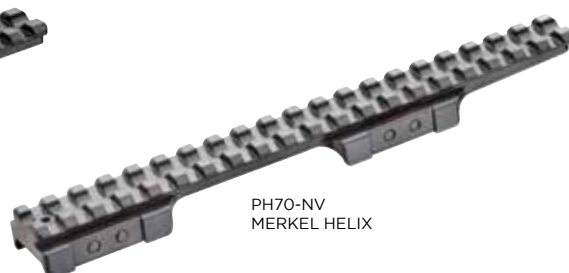

Slitte Picatinny allungate verso il calcio di 60mm per il montaggio di visori notturni
Picatinny rails extended 60mm towards stock for night vision mounting

PH76-NV	BERGARA B14 SHORT	€ 120,00 + IVA
PH77-NV	BERGARA B14 LONG	€ 120,00 + IVA
PH04-NV	BROWNING A-BOLT	€ 120,00 + IVA
PH52-NV	BROWNING A-BOLT 3 LONG	€ 120,00 + IVA
PH45-NV	BROWNING A-BOLT SHORT	€ 120,00 + IVA
PH51-NV	BROWNING A-BOLT 3 SHORT	€ 120,00 + IVA
PH17-NV	BROWNING BAR	€ 120,00 + IVA
PH43-NV	BROWNING X-BOLT SHORT	€ 120,00 + IVA
PH67-NV	BROWNING X BOLT EXTRA SHORT	€ 120,00 + IVA
PH44-NV	BROWNING X-BOLT LONG	€ 120,00 + IVA
PH62-NV	FRANCHI HORIZION	€ 120,00 + IVA
PH27-NV	MANNLICHER CLASSIC LONG	€ 120,00 + IVA
PH23-NV	MAUSER M12	€ 120,00 + IVA
PH70-NV	MERKEL HELIX - SABATTI SAPHIRE - SAKO S20 - NEW ROVER CZ 600 - PICATINNY ON PICATINNY	€ 165,00 + IVA
PH02-NV	REMINGTON 700 LONG - HAENEL JAEGER 10 - HOWA 1500 LONG - SAUER 101	€ 120,00 + IVA
PH15-NV	REMINGTON 700 SHORT	€ 120,00 + IVA
PH20-NV	SABATTI LONG	€ 120,00 + IVA
PH08-NV	SABATTI SHORT	€ 120,00 + IVA
PH12-NV	SAKO S/SM EXTENDED FOR NIGHT VISION DEVICE	€ 165,00 + IVA
PH13-NV	SAKO M	€ 165,00 + IVA
PH14-NV	SAKO L/XL	€ 165,00 + IVA
PH31-NV	SAKO 85 XS	€ 165,00 + IVA
PH33-NV	SAUER 202 STD	€ 120,00 + IVA
PH03-NV	TIKKA T3	€ 120,00 + IVA
PH47-NV	WINCHESTER XPR SHORT	€ 120,00 + IVA
PH57-NV	WINCHESTER XPR LONG	€ 120,00 + IVA
PH05-NV	ZOLI ANTONIO AZ 1900	€ 120,00 + IVA
PH83-NV	BENELLI LUPO	€ 120,00 + IVA