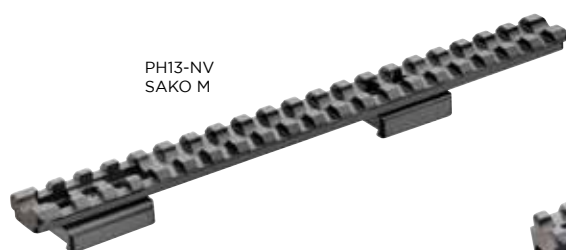

Slitte Picatinny allungate verso il calcio di 60mm per il montaggio di visori notturni
Picatinny rails extended 60mm towards stock for night vision mounting

PH76-NV	BERGARA B14 SHORT	€ 120,00 + IVA
PH77-NV	BERGARA B14 LONG	€ 120,00 + IVA
PH04-NV	BROWNING A-BOLT	€ 120,00 + IVA
PH52-NV	BROWNING A-BOLT 3 LONG	€ 120,00 + IVA
PH45-NV	BROWNING A-BOLT SHORT	€ 120,00 + IVA
PH51-NV	BROWNING A-BOLT 3 SHORT	€ 120,00 + IVA
PH17-NV	BROWNING BAR	€ 120,00 + IVA
PH43-NV	BROWNING X-BOLT SHORT	€ 120,00 + IVA
PH67-NV	BROWNING X BOLT EXTRA SHORT	€ 120,00 + IVA
PH44-NV	BROWNING X-BOLT LONG	€ 120,00 + IVA
PH62-NV	FRANCHI HORIZION	€ 120,00 + IVA
PH27-NV	MANNLICHER CLASSIC LONG	€ 120,00 + IVA
PH23-NV	MAUSER M12	€ 120,00 + IVA
PH70-NV	MERKEL HELIX - SABATTI SAPHIRE - SAKO S20 - NEW ROVER CZ 600 - PICATINNY ON PICATINNY	€ 165,00 + IVA
PH02-NV	REMINGTON 700 LONG - HAENEL JAEGER 10 - HOWA 1500 LONG - SAUER 101	€ 120,00 + IVA
PH15-NV	REMINGTON 700 SHORT	€ 120,00 + IVA
PH20-NV	SABATTI LONG	€ 120,00 + IVA
PH08-NV	SABATTI SHORT	€ 120,00 + IVA
PH12-NV	SAKO S/SM EXTENDED FOR NIGHT VISION DEVICE	€ 165,00 + IVA
PH13-NV	SAKO M	€ 165,00 + IVA
PH14-NV	SAKO L/XL	€ 165,00 + IVA
PH31-NV	SAKO 85 XS	€ 165,00 + IVA
PH33-NV	SAUER 202 STD	€ 120,00 + IVA
PH03-NV	TIKKA T3	€ 120,00 + IVA
PH47-NV	WINCHESTER XPR SHORT	€ 120,00 + IVA
PH57-NV	WINCHESTER XPR LONG	€ 120,00 + IVA
PH05-NV	ZOLI ANTONIO AZ 1900	€ 120,00 + IVA
PH83-NV	BENELLI LUPO	€ 120,00 + IVA