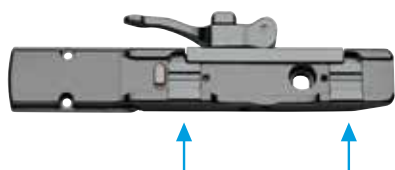

ATTACCHI A SGANCIO RAPIDO PER PUNTI ROSSI

Quick detachable mounts for red dots

STEEL INSERT SYSTEM CONTESSA®