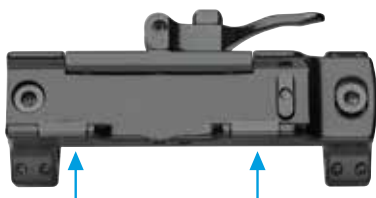

ATTACCHI A SGANCIO RAPIDO PER OTTICHE
Quick detachable mounts for scope

100% GUARANTEED TO RETURN TO ZERO

STEEL INSERT SYSTEM CONTESSA®

I punti di chiusura sulla slitta o sull'arma sono in acciaio trilegato temprato ed assicurano massima stabilità e assoluta ripetibilità della taratura tra uno sgancio e l'altro.

The mounting system locks on the firearm by means of hardened steel inserts which guarantee 100% repeatability.