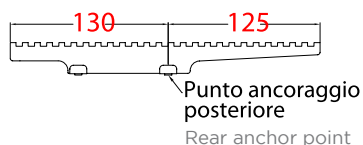

ATTACCHI A SGANCIO RAPIDO PER OTTICHE CON VISORE

Quick detachable mounts for scope with night vision devices