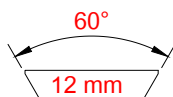

SIMPLE BLACK SBA SX

Code SB02 SX | € 290,00 + IVA

Per armi semiautomatiche e bolt action con **leva di chiusura a sinistra e disposizione standard dell'interasse degli anelli**.

QD mount designed for semiautomatic shotguns and bolt action rifles with locking lever on the left and standard interaxal spacing of the rings.