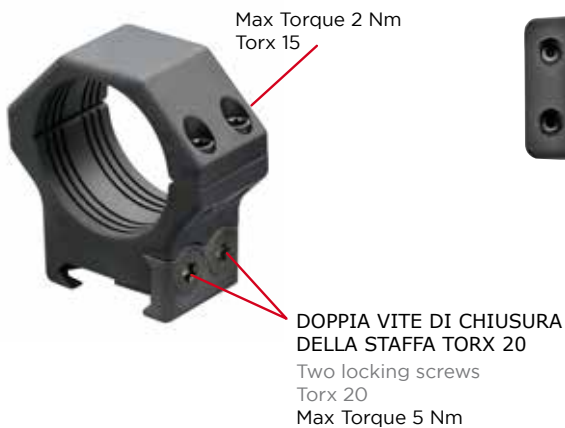

Max Torque 2 Nm
Torx 15

**DOPPIA VITE DI CHIUSURA
DELLA STAFFA TORX 20**

Two locking screws
Torx 20
Max Torque 5 Nm

**DOPPIO TRAVERSINO
DI TENUTA SULLA SLITTA**
Double stop recoil

ANELLI PER GUIDE WEAVER Scope rings for weaver rails

Anelli con **singolo fermo integrale** per guida weaver Weaver rings with **single integral stop recoil**

LWR01/A	LIGHT WEAVER RINGS	ø 1" H 8 mm	€ 80,00 + IVA
LWR01/B	LIGHT WEAVER RINGS	ø 1" H 12 mm	€ 80,00 + IVA
LWR02/A	LIGHT WEAVER RINGS	ø 30 mm H 8 mm	€ 80,00 + IVA
LWR02/B	LIGHT WEAVER RINGS	ø 30 mm H 12 mm	€ 80,00 + IVA
LWR02/C	LIGHT WEAVER RINGS	ø 30 mm H 19 mm	€ 80,00 + IVA
LWR03/A	LIGHT WEAVER RINGS	ø 34 mm H 8 mm	€ 80,00 + IVA
LWR03/B	LIGHT WEAVER RINGS	ø 34 mm H 12 mm	€ 80,00 + IVA
LWR03/C	LIGHT WEAVER RINGS	ø 34 mm H 19 mm	€ 80,00 + IVA
LWR04/A	LIGHT WEAVER RINGS	ø 40 mm H 8 mm	€ 115,00 + IVA
LWR04/B	LIGHT WEAVER RINGS	ø 40 mm H 14 mm	€ 115,00 + IVA
LWR05/A	LIGHT WEAVER RINGS	ø 36 mm H 8 mm	€ 80,00 + IVA
LWR05/B	LIGHT WEAVER RINGS	ø 36 mm H 12 mm	€ 80,00 + IVA
LWR.../SR	LIGHT WEAVER RINGS WITH QUICK DETACH SR CLAMPING SYSTEM CON CHIUSURA SR		€ 100,00 + IVA
LWR04/SR	LIGHT WEAVER RINGS ø 40 WITH QUICK DETACH SR CLAMPING SYSTEM		€ 127,00 + IVA